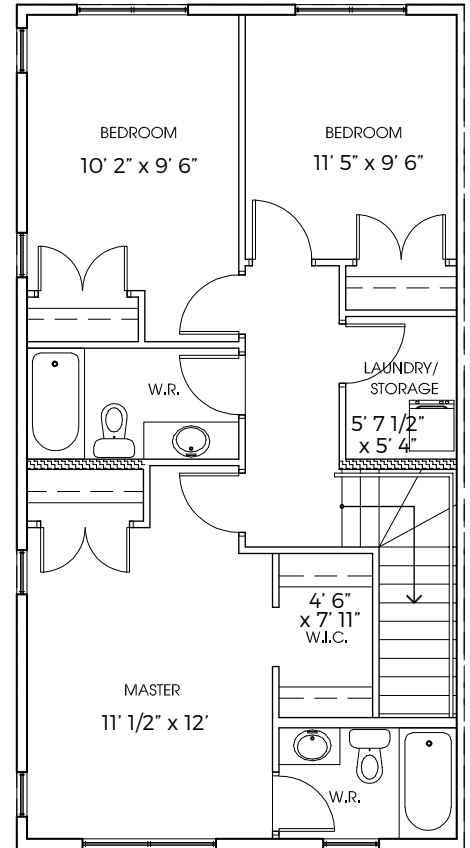

2 BEDROOM SUITE T1

Suite Area: 1,883 sq.ft

Patio + Balcony Area: 280 sq.ft

Total Area: 2,163 sq.ft

MAIN FLOOR
353 S.F.

SECOND FLOOR
765 S.F.

THIRD FLOOR
765 S.F.