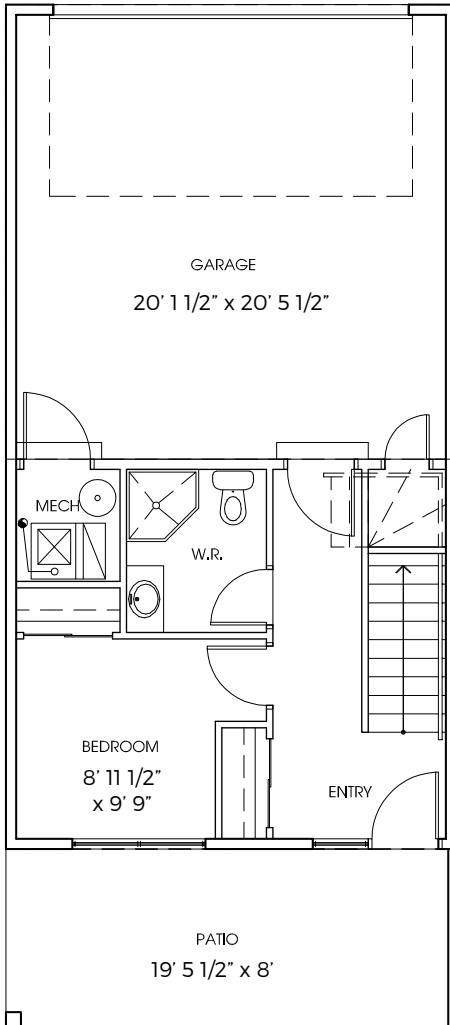

2 BEDROOM SUITE T1

Suite Area: 1,883 sq.ft

Patio + Balcony Area: 280 sq.ft

Total Area: 2,163 sq.ft

MAIN FLOOR
353 S.F.

SECOND FLOOR
765 S.F.

THIRD FLOOR
765 S.F.