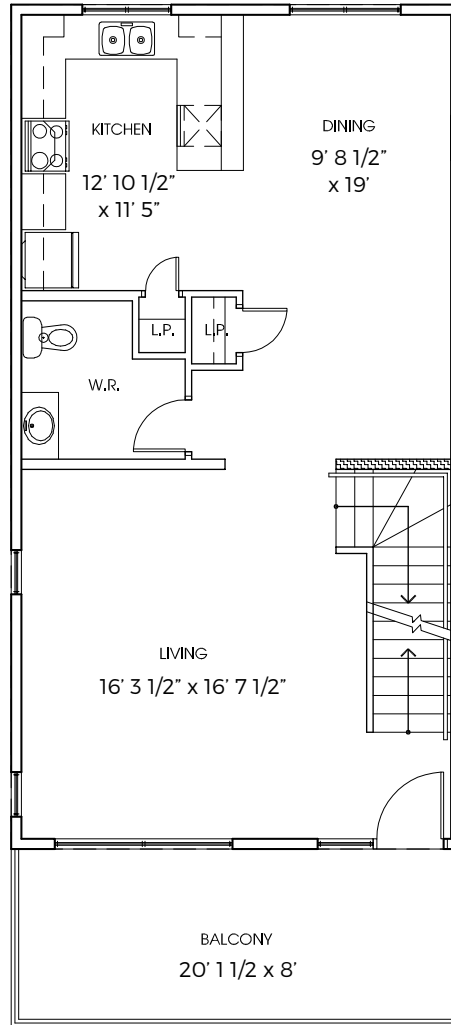

2 BEDROOM SUITE T1

Suite Area: 1,883 sq.ft

Patio + Balcony Area: 280 sq.ft

Total Area: 2,163 sq.ft

MAIN FLOOR
353 S.F.

SECOND FLOOR
765 S.F.

THIRD FLOOR
765 S.F.