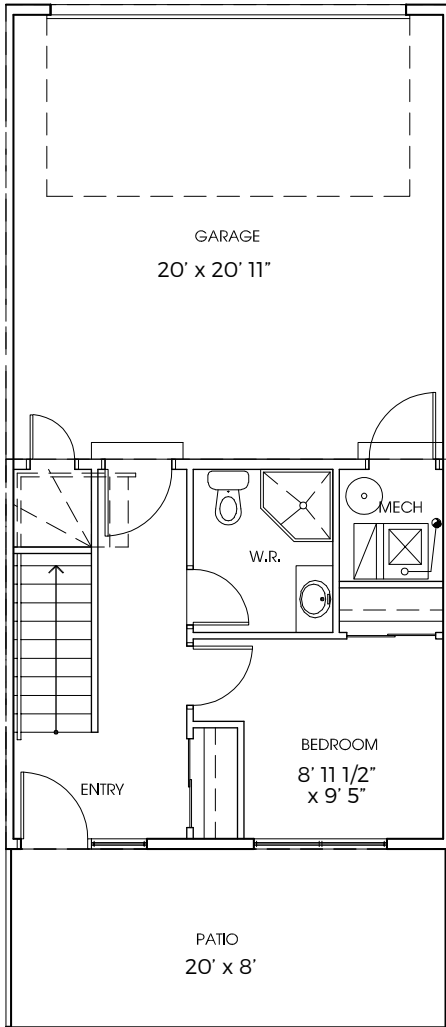

2 BEDROOM SUITE T

Suite Area: 1,871 sq.ft

Patio + Balcony Area: 320 sq.ft

Total Area: 2,191 sq.ft

MAIN FLOOR
351 S.F.

SECOND FLOOR
760 S.F.

THIRD FLOOR
760 S.F.