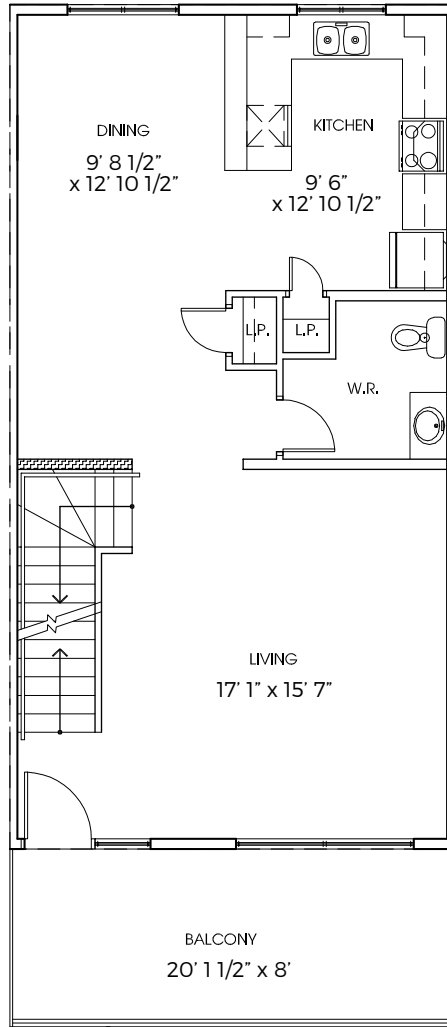

2 BEDROOM SUITE T

Suite Area: 1,871 sq.ft

Patio + Balcony Area: 320 sq.ft

Total Area: 2,191 sq.ft

MAIN FLOOR
351 S.F.

SECOND FLOOR
760 S.F.

THIRD FLOOR
760 S.F.