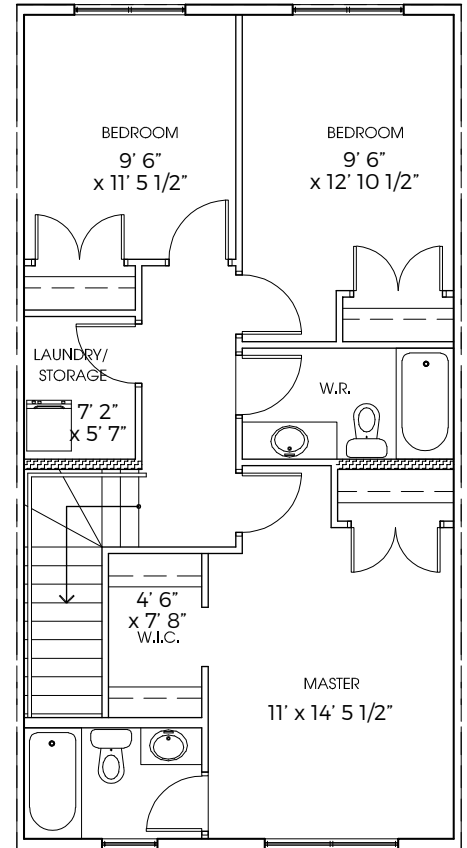

2 BEDROOM SUITE T

Suite Area: 1,871 sq.ft

Patio + Balcony Area: 320 sq.ft

Total Area: 2,191 sq.ft

MAIN FLOOR
351 S.F.

SECOND FLOOR
760 S.F.

THIRD FLOOR
760 S.F.